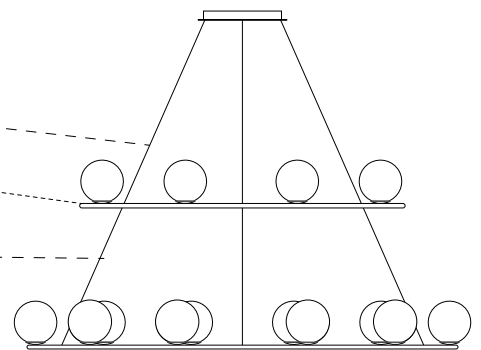

Tribeca Chandelier

ALMAlight
Barcelona

www.almalight.com

Cristobal de Moura, 195-197,
08019 - Barcelona, Spain
t. +34.93.266.07.75 // +34.93.308.53.46
e-mail: info@almalight.com

Tribeca Chandelier

6

7

8