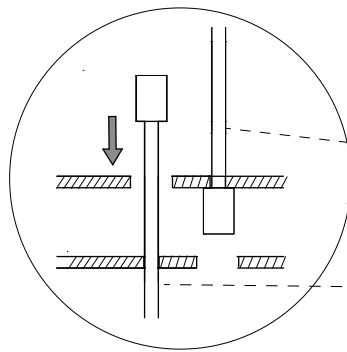

Tribeca Chandelier

ALMAlight
Barcelona

www.almalight.com

Cristobal de Moura, 195-197,
08019 - Barcelona, Spain
t. +34.93.266.07.75 // +34.93.308.53.46
e-mail: info@almalight.com

Tribeca Chandelier

6

7

8