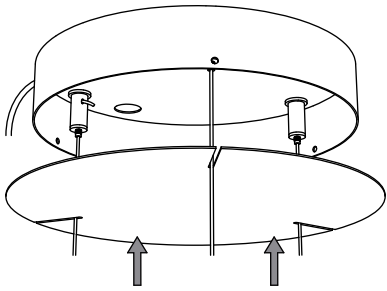

Tribeca Chandelier

ALMAlight
Barcelona

www.almalight.com

Cristobal de Moura, 195-197,
08019 - Barcelona, Spain
t. +34.93.266.07.75 // +34.93.308.53.46
e-mail: info@almalight.com

Tribeca Chandelier

6

7

8