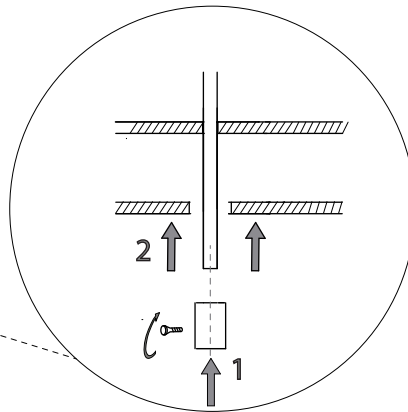

Tribeca Chandelier

6

7

8

9

ALMA light
Barcelona

www.almalight.com

Cristobal de Moura, 195-197,
08019 - Barcelona, Spain
t. +34.93.266.07.75 // +34.93.308.53.46
e-mail: info@almalight.com