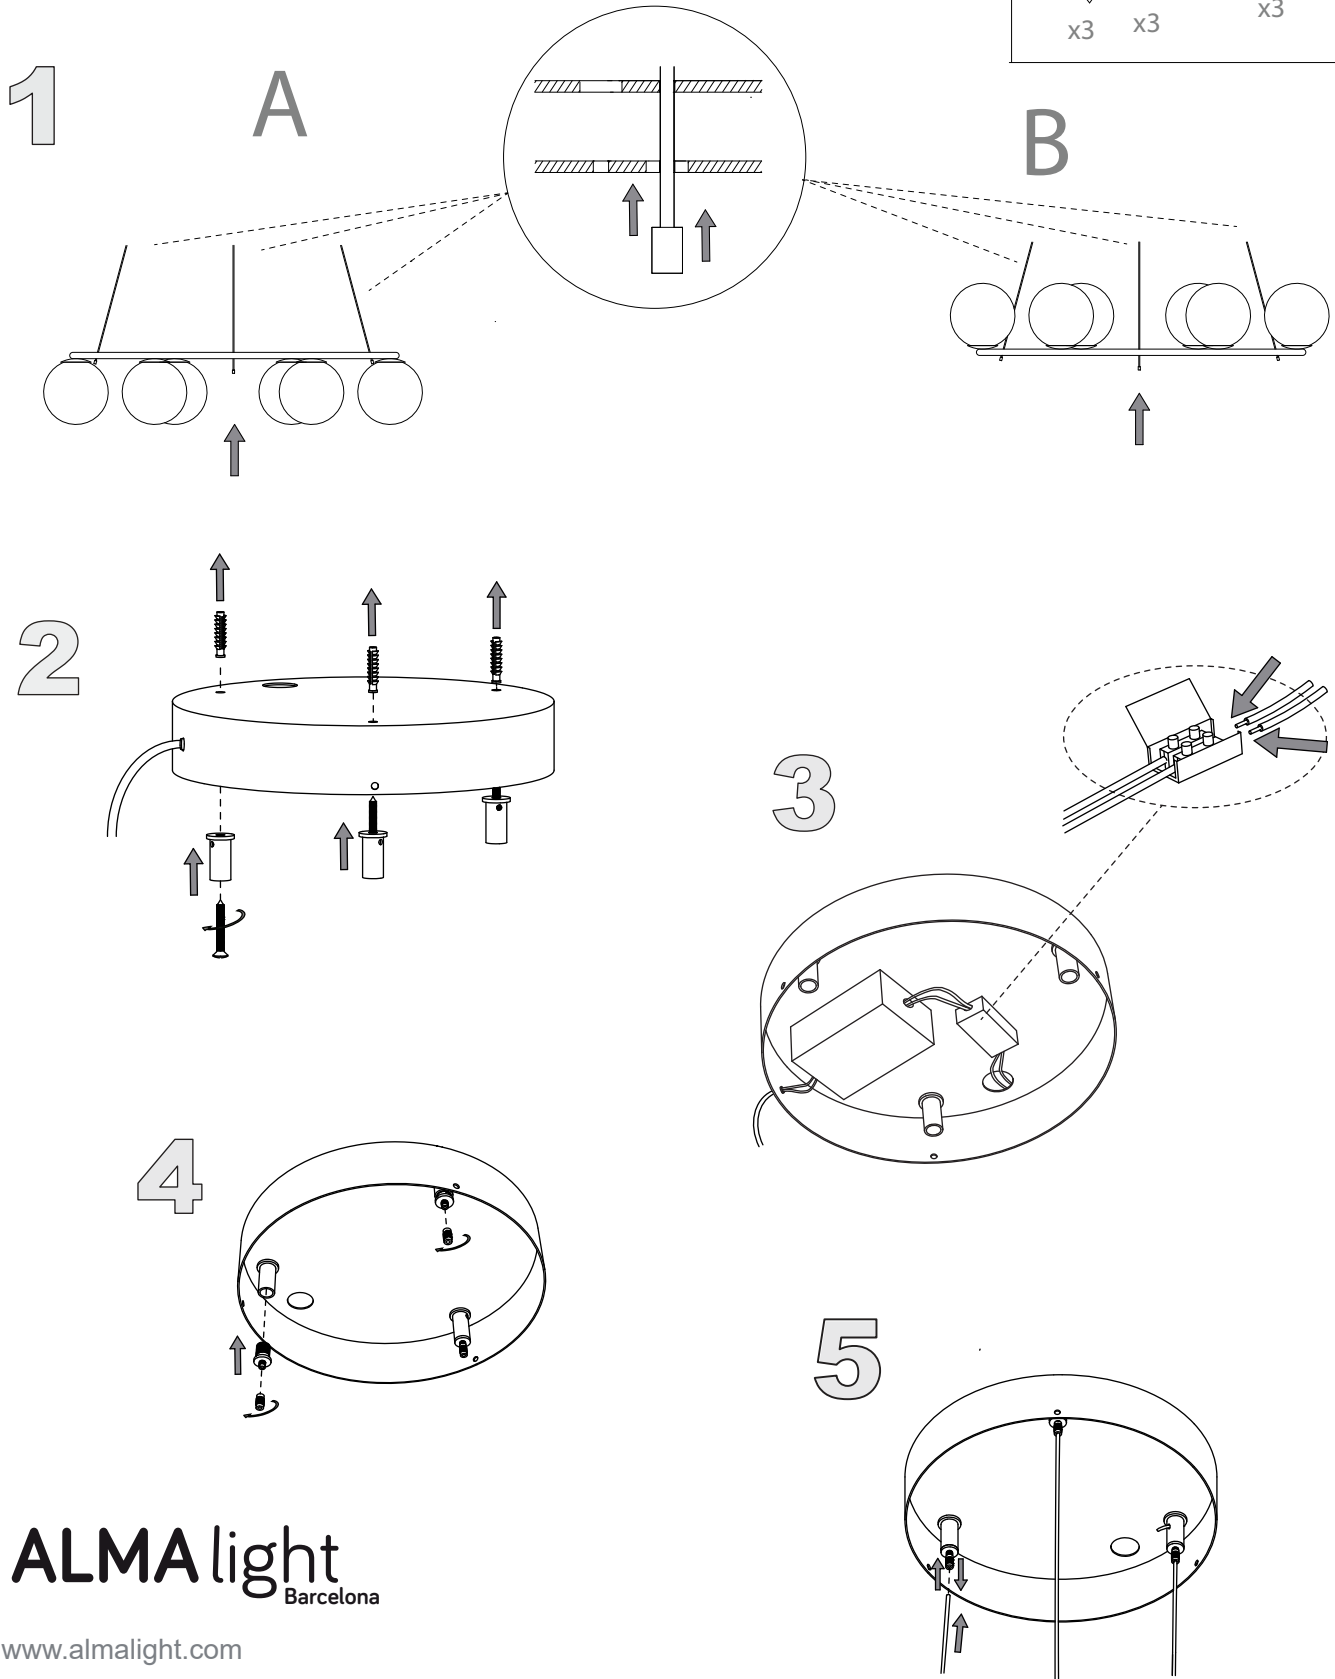

Tribeca Chandelier

ALMAlight
Barcelona

www.almalight.com

Cristobal de Moura, 195-197,
08019 - Barcelona, Spain
t. +34.93.266.07.75 // +34.93.308.53.46
e-mail: info@almalight.com

Tribeca Chandelier

6

7

8